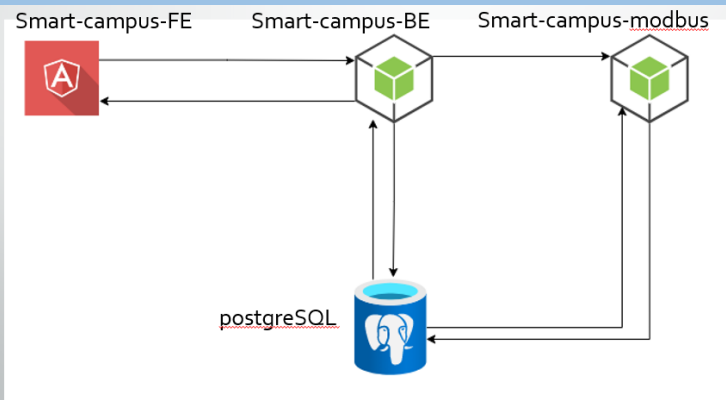

SMART CAMPUS

FULL STACK PROJECT

DB MIGRAITON

By Nadav Gvili
Instructor: Shiran Yossef
Spring Semester

DESCRIPTION

- A real-time system with an interactive web interface that allows users to manage the campus facilities.
- This projects extends the scope of a previous project to more sensors and capabilities.

Development Environments and Languages

Recommendations

- The solution showcased in this project can be easily replicated easily to all fields and future tables.
- When applying additional sensors to the campus or any SMB it is preferable to use relational DB topology. This way the data is easily processed to ML and BI ends.
- Further ML and BI features should be written in python.

Solution architecture